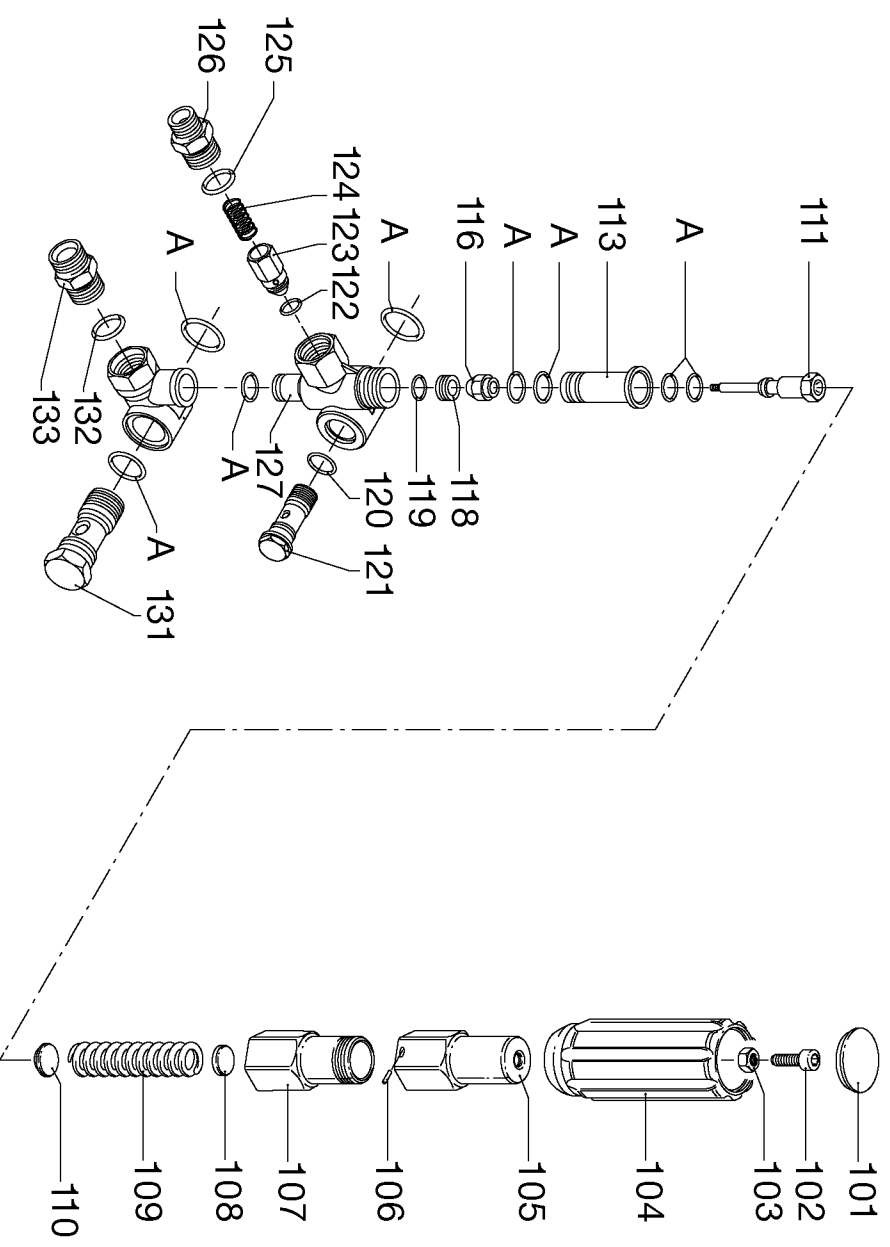

# D25116- RKV4G40 - AR - Pump

**D25116 - RKV4G40 - AR PUMP - REPAIR KITS**

AR-1828 Valve Kit

AR-1856 Oil Seal Kit

AR-1857 Water Seal Kit

AR-2757 Plunger Kit