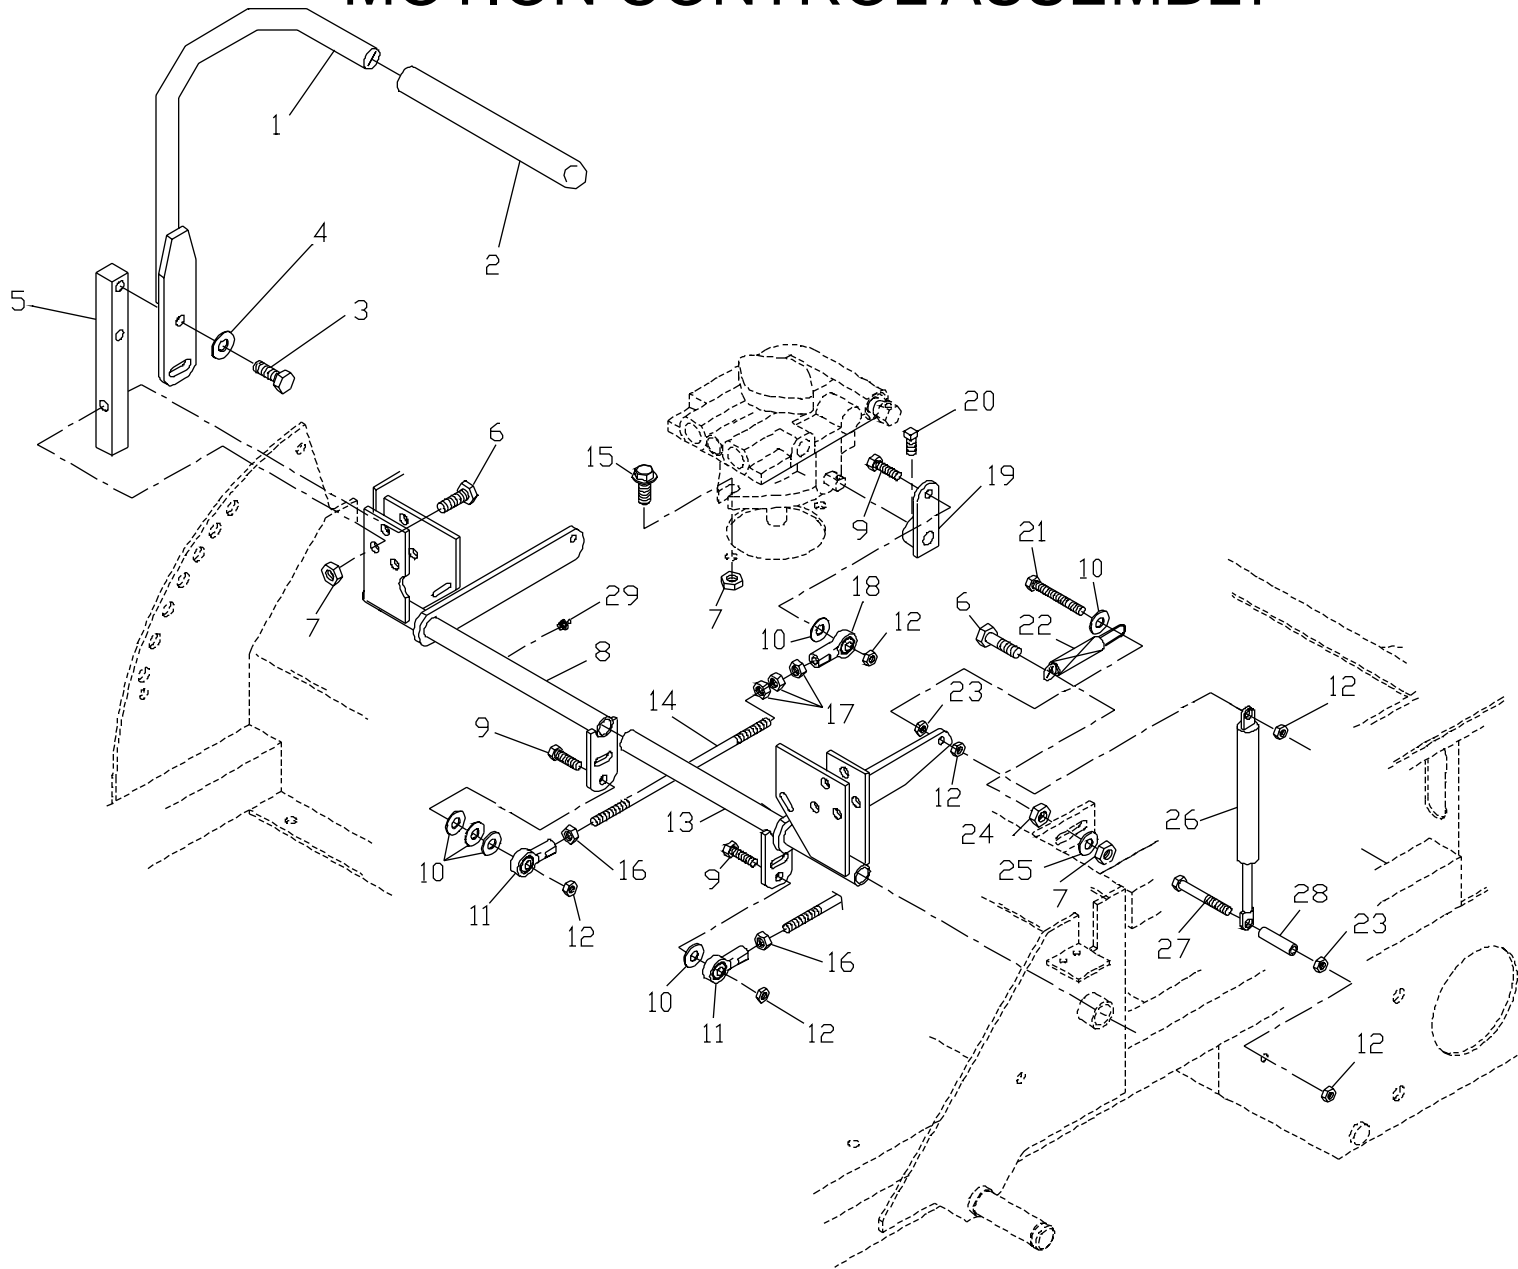

# SEAT ASSEMBLY

ITEM	PART NO.	QTY.	DESCRIPTION
1.	539104584	1	COMPLETE-SEAT
2.	539102844	2	ARM REST CUSHION
3.	539102539	1	SEAT CUSHION W/SWITCH
4.	539104789	1	DECAL, CROWN
5.	539103288	1	SEAT MOUNT
6.	539990591	2	HCS 3/8C X 4 1/2
7.	539990546	2	NUT 3/8C CENTERLOCK
8.	539990184	4	NUT 5/16C CENTERLOCK
9.	539976856	2	PLASTIC TIE
10.	539990692	1	5/16 FLAT WASHER
11.	539103247	1	SEAT LANYARD
12.	539102617	2	#10-24 X 1/2 SLOTTED SCREW
13.	539102794	2	SEAT BUMPER
14.	539976977	2	#10-24 NYLOC NUT
15.	539104565	1	SEAT BACK CUSHION

# MOTION CONTROL ASSEMBLY

ITEM	PART NO.	QTY.	DESCRIPTION
1.	539104190	2	CONTROL LEVER WLDMT
2.	539102592	2	GRIP
3.	539990563	4	HCS 3/8C X 1
4.	539102593	4	3/8 DISC SPRING WASHER
5.	539102809	2	CONTROL ARM
6.	539990655	6	HCS 3/8C X 1 1/2
7.	539990546	8	NUT 3/8C CENTERLOCK
8.	539103248	1	CONTROLWELDMENT, RIGHT
9.	539990627	4	HCS 5/16C X 1 1/4
10.	539990692	8	WASHER 5/16 FLAT
11.	539102591	2	BALL JOINT, LEFT HANDED
12.	539990184	10	NUT 5/16C CENTERLOCK
13.	539103249	1	CONTROL WELDMENT, LEFT
14.	539103264	2	PUMP CONTROL LINK
15.	539990582	4	HCS 3/8C X 1 SERRATED HEAD
16.	539991073	2	NUT 5/16F LEFTHAND
17.	539990223	6	NUT 5/16F
18.	539102590	2	BALL JOINT, RIGHTHAND
19.	539103260	2	CONTROL ARM, PUMP
20.	539102717	2	5/16C X 5/8 SQ. HEAD
21.	539991055	2	TAPBOLT 5/16C X 2 1/4
22.	539103297	2	SPRING
23.	539990585	4	5/16C WHIZ NUT
24.	539990613	2	3/8C WHIZ NUT
25.	539990517	2	WASHER 3/8 FLAT
26.	539102720	2	DAMPENER
27.	539103468	2	HCS 5/16C X 2 3/4 GRADE 8
28.	539100097	2	SPACER
29.	539976998	2	ZERK

# ENGINE ASSEMBLY

ITEM	PART NO.	QTY.	DESCRIPTION
1.	539990184	4	NUT 5/16C CENTERLOCK
2.	539990627	3	HCS 5/16C X 1 1/4
3.	539101720	1	SPACER
4.	539101995	1	KEY 1/4 SQ. X 1 1/8
5.	539103259	1	PULLEY
6.	539102050	1	10GA. MACHINERY BUSHING
7.	539103245	1	ELECTRIC CLUTCH
8.	539990247	1	7/16 LOCKWASHER
9.	539991120	1	HCS 7/16F X 2 1/2
10.	539990669	1	HCS 5/16C X 1 3/4
11.	539103251	1	CLUTCH TIE DOWN