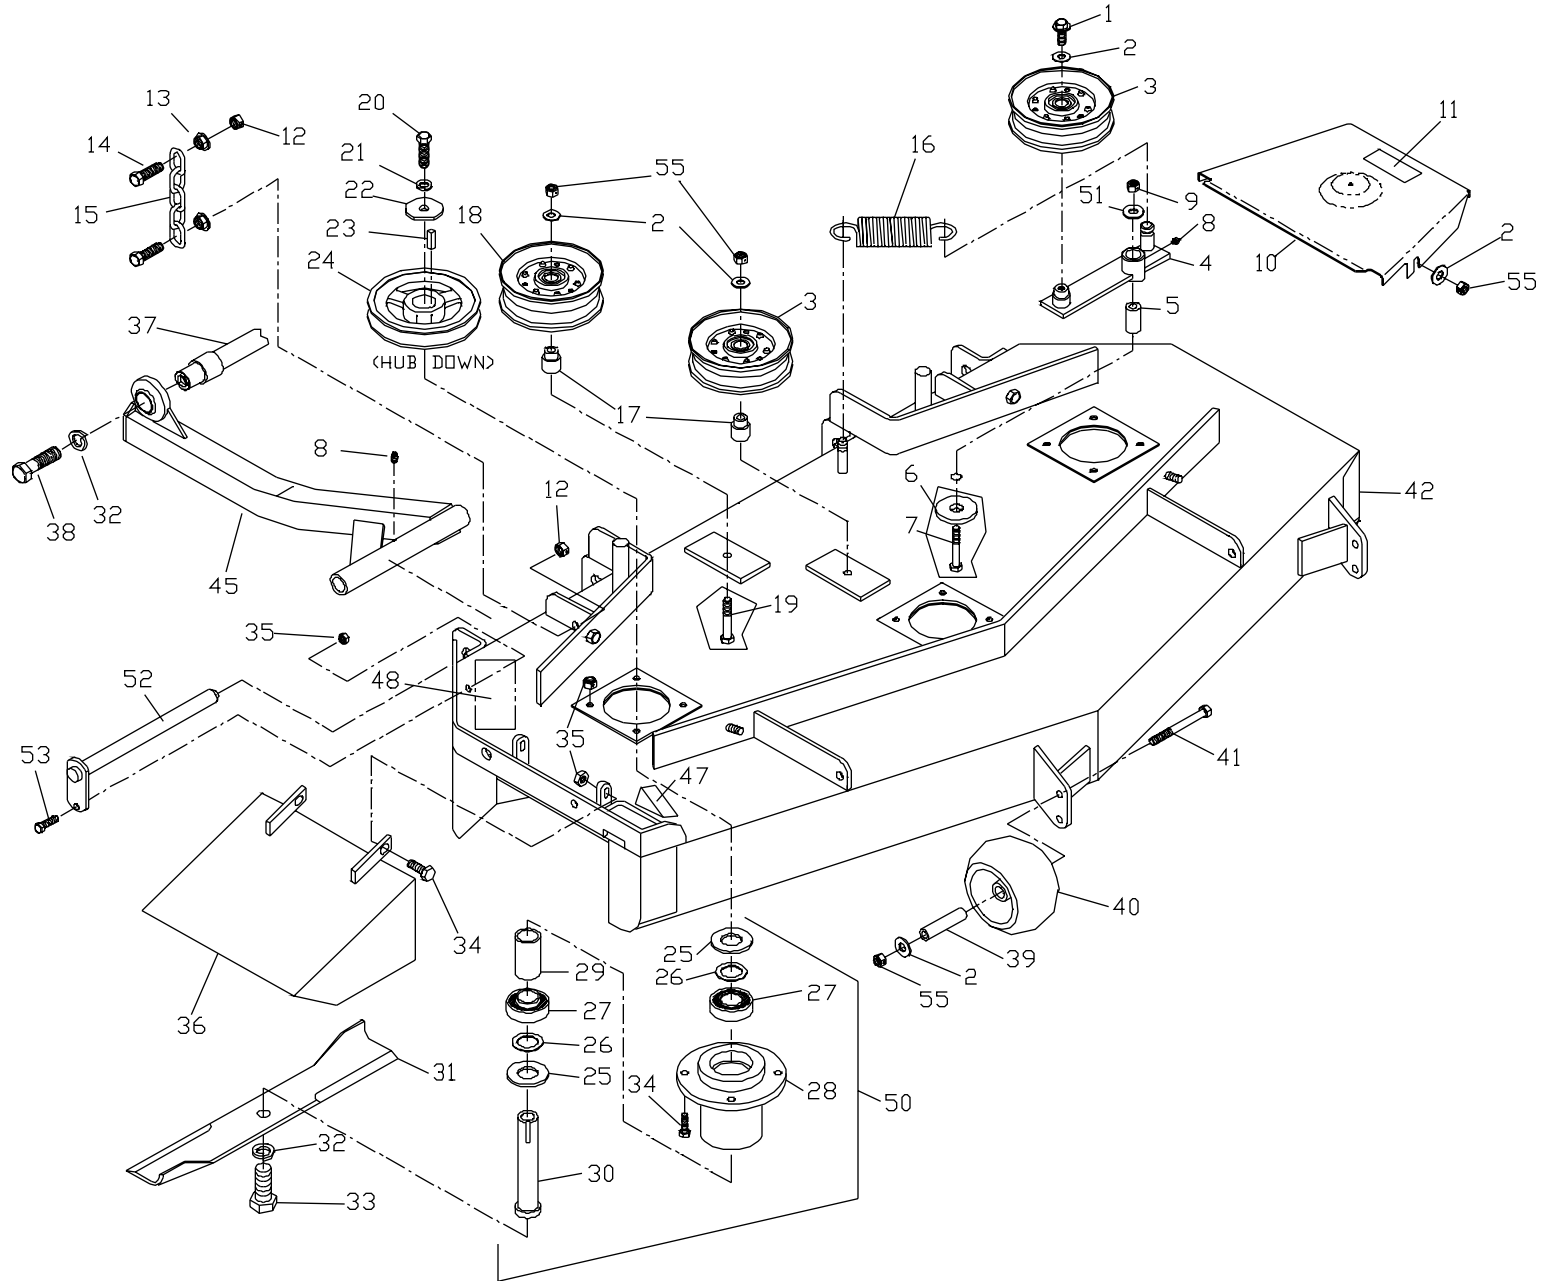

DECK ASSEMBLY

ITEM	PART NO.	QTY.	DESCRIPTION
1.	539990582	1	HCS 3/8C X 1 SERRATED HEAD
2.	539990517	9	WASHER 3/8 FLAT
3.	539103257	2	IDLER PULLEY
4.	539103230	1	IDLER ARM
5.	539103427	1	PIVOT BUSHING
6.	539102243	1	SUPPORT WASHER
7.	539103433	1	HCS 1/2C X 3 1/4
8.	539976998	3	ZERK
9.	539101331	1	NUT 1/2C NYLOC
10.	539104605	2	BELTSHIELD
11.	539102892	2	DECAL, NO STEP
12.	539990839	8	NUT 7/16C CENTERLOCK
13.	539102582	8	7/16C WHIZ NUT
14.	539101175	8	HCS 7/16C X 1 1/2
15.	539102641	4	LIFT CHAIN
16.	539103256	1	SPRING
17.	539103295	2	IDLER BUSHING
18.	539103258	1	IDLER PULLEY(TALL)
19.	539990637	2	HCS 3/8C X 2 1/2
20.	539100141	3	HCS 7/16F X 1 1/2
21.	539990247	3	LOCKWASHER 7/16
22.	539106504	3	HEAVY WASHER
23.	539101995	3	KEY 1/4 SQ. X 1 1/8
24.	539103283	3	PULLEY
25.	539102675	2	MACHINERY BUSHING 10 GA.
26.	539102244	2	MACHINERY BUSHING 18 GA.
27.	539102677	2	BEARING
28.	539104852	1	HOUSING

ITEM	PART NO.	QTY.	DESCRIPTION
29.	539102676	1	SPACER
30.	539103290	1	SPINDLE
31.	539100340	3	16 1/4" BLADE
32.	539990333	5	LOCKWASHER 5/8
33.	539103299	3	HCS 5/8F X 1 1/4
34.	539990209	14	HCS 5/16C X 1
35.	539990184	14	NUT 5/16C CENTERLOCK
36.	539104546	1	DEFLECTOR CHUTE
37.	539104197	1	STRUT MOUNT WLDMT
38.	539104199	2	HCS 5/8C X 2 GR.5
39.	539102698	2	BUSHING(48 ONLY)
40.	539102643	2	ANTI-SCALP ROLLER(48 ONLY)
41.	539102754	2	HCS 3/8C X 3 1/2(48 ONLY)
42.	539104610	1	DECK W/DECALS
45.	539104609	1	STRUT WLDMT - RT
	539104621	1	STRUT WLDMT - LT (NOT SHOWN)
47.	539913010	1	DECAL, CPSC
48.	539100344	1	DECAL, DANGER
49.	539103239	1	48" DECK BELT(NOT SHOWN)
50.	539103298	3	COMPLETE HOUSING
			(ITEMS 25 THRU 30)
51.	539990550	1	WASHER 1/2 FLAT
52.	539102619	2	PIVOT PIN
53.	539976934	2	HCS 5/16C X 3/4
55.	539990546	8	NUT 3/8C CENTERLOCK

DECK ASSEMBLY