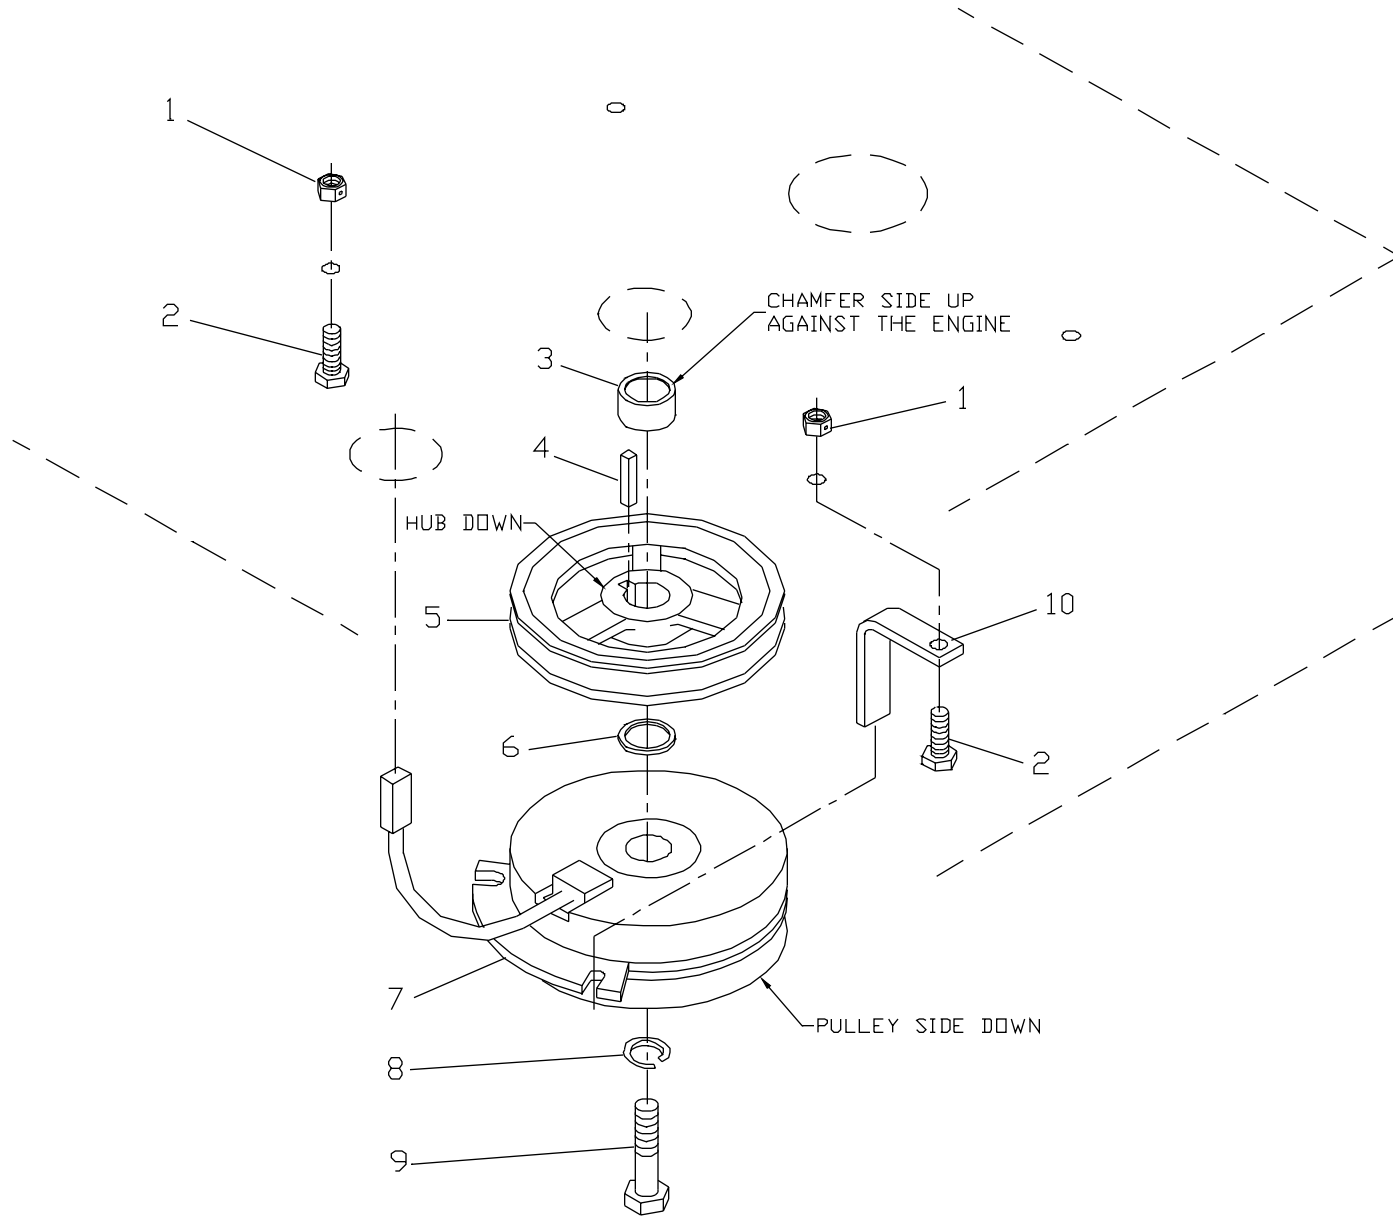

# MOTION CONTROL ASSEMBLY

ITEM	PART NO.	QTY.	DESCRIPTION
1.	539104190	2	CONTROL LEVER WLDMT
2.	539102592	2	GRIP
3.	539990563	4	HCS 3/8C X 1
4.	539102593	4	3/8 DISC SPRING WASHER
5.	539102809	2	CONTROL ARM
6.	539990655	6	HCS 3/8C X 1 1/2
7.	539990546	8	NUT 3/8C CENTERLOCK
8.	539103248	1	CONTROLWELDMENT, RIGHT
9.	539990627	4	HCS 5/16C X 1 1/4
10.	539990692	8	WASHER 5/16 FLAT
11.	539102591	2	BALL JOINT, LEFT HANDED
12.	539990184	10	NUT 5/16C CENTERLOCK
13.	539103249	1	CONTROL WELDMENT, LEFT
14.	539103264	2	PUMP CONTROL LINK
15.	539990582	4	HCS 3/8C X 1 SERRATED HEAD
16.	539991073	2	NUT 5/16F LEFTHAND
17.	539990223	6	NUT 5/16F
18.	539102590	2	BALL JOINT, RIGHTHAND
19.	539103260	2	CONTROL ARM, PUMP
20.	539102717	2	5/16C X 5/8 SQ. HEAD
21.	539991055	2	TAPBOLT 5/16C X 2 1/4
22.	539103297	2	SPRING
23.	539990585	4	5/16C WHIZ NUT
24.	539990613	2	3/8C WHIZ NUT
25.	539990517	2	WASHER 3/8 FLAT
26.	539102720	2	DAMPENER
27.	539103468	2	HCS 5/16C X 2 3/4 GRADE 8
28.	539100097	2	SPACER
29.	539976998	2	ZERK

# ENGINE ASSEMBLY

ITEM	PART NO.	QTY.	DESCRIPTION
1.	539990184	4	NUT 5/16C CENTERLOCK
2.	539990627	3	HCS 5/16C X 1 1/4
3.	539101720	1	SPACER
4.	539101995	1	KEY 1/4 SQ. X 1 1/8
5.	539103259	1	PULLEY
6.	539102050	1	10GA. MACHINERY BUSHING
7.	539103245	1	ELECTRIC CLUTCH
8.	539990247	1	7/16 LOCKWASHER
9.	539991120	1	HCS 7/16F X 2 1/2
10.	539990669	1	HCS 5/16C X 1 3/4
11.	539103251	1	CLUTCH TIE DOWN