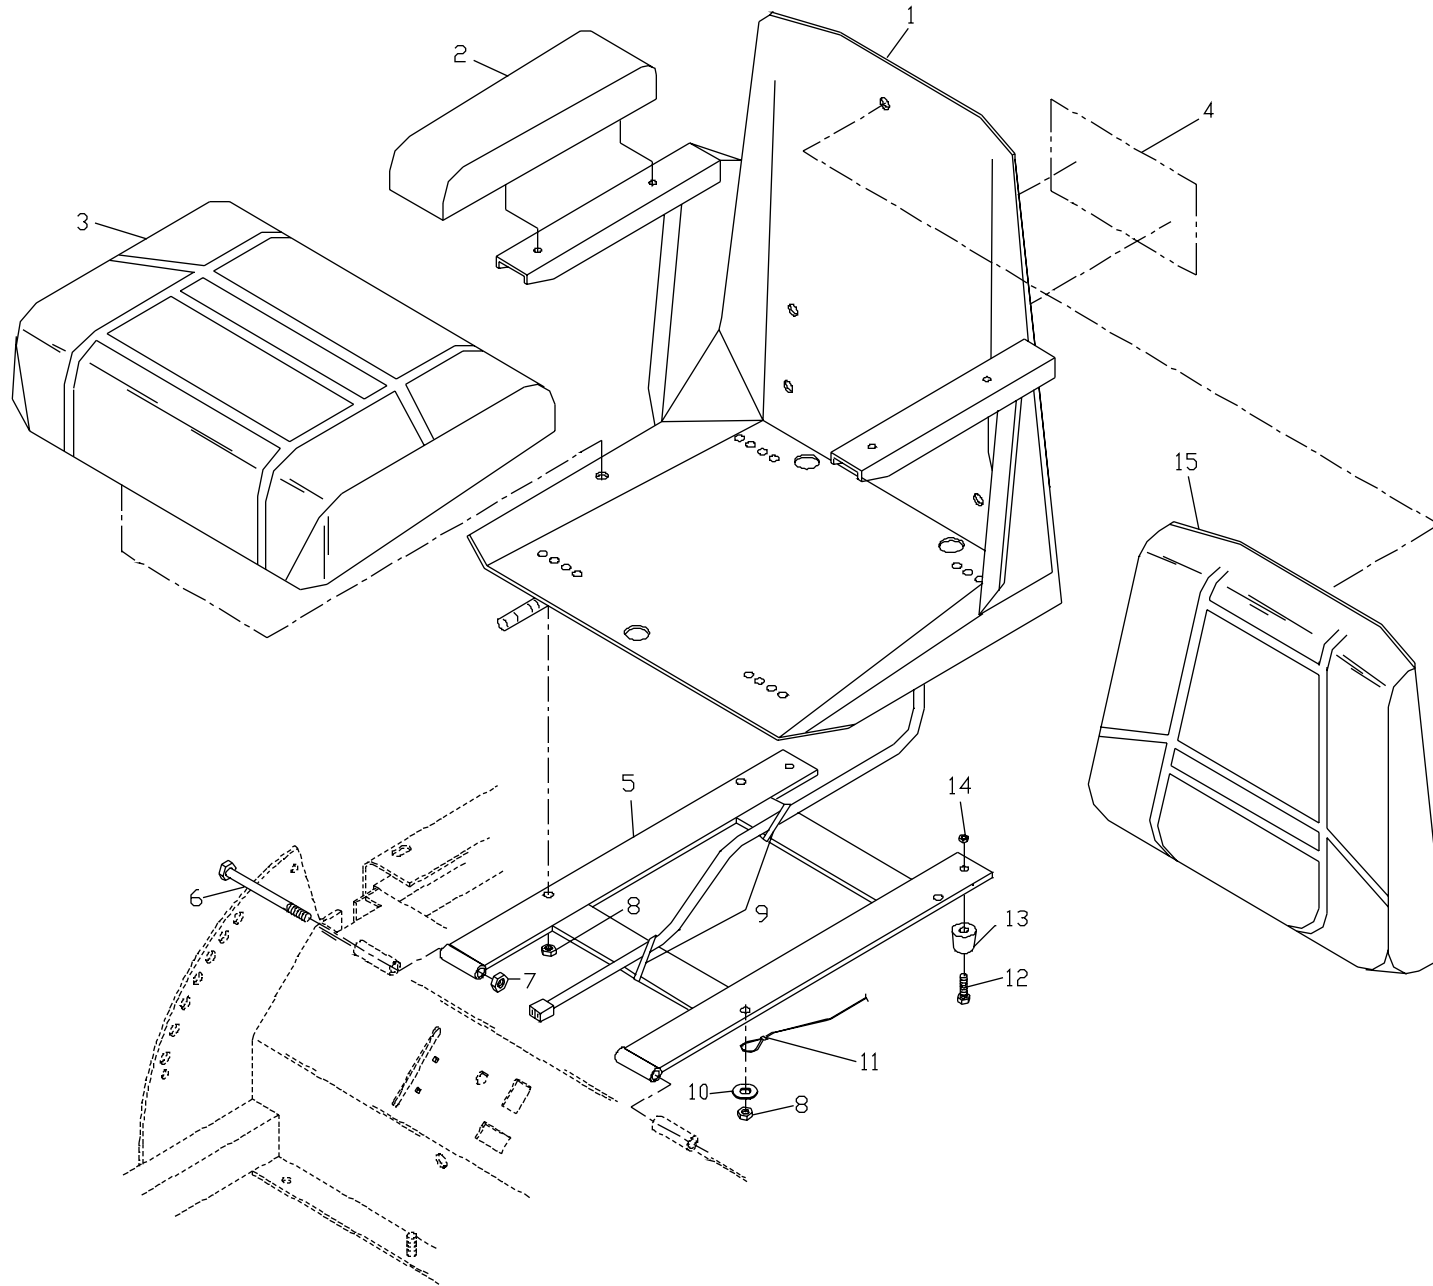

SEAT ASSEMBLY

ITEM	PART NO.	QTY.	DESCRIPTION
1.	539104584	1	COMPLETE-SEAT
2.	539102844	2	ARM REST CUSHION
3.	539102539	1	SEAT CUSHION W/SWITCH
4.	539104789	1	DECAL, CROWN
5.	539103288	1	SEAT MOUNT
6.	539990591	2	HCS 3/8C X 4 1/2
7.	539990546	2	NUT 3/8C CENTERLOCK
8.	539990184	4	NUT 5/16C CENTERLOCK
9.	539976856	2	PLASTIC TIE
10.	539990692	1	5/16 FLAT WASHER
11.	539103247	1	SEAT LANYARD
12.	539102617	2	#10-24 X 1/2 SLOTTED SCREW
13.	539102794	2	SEAT BUMPER
14.	539976977	2	#10-24 NYLOC NUT
15.	539104565	1	SEAT BACK CUSHION

SEAT ASSEMBLY