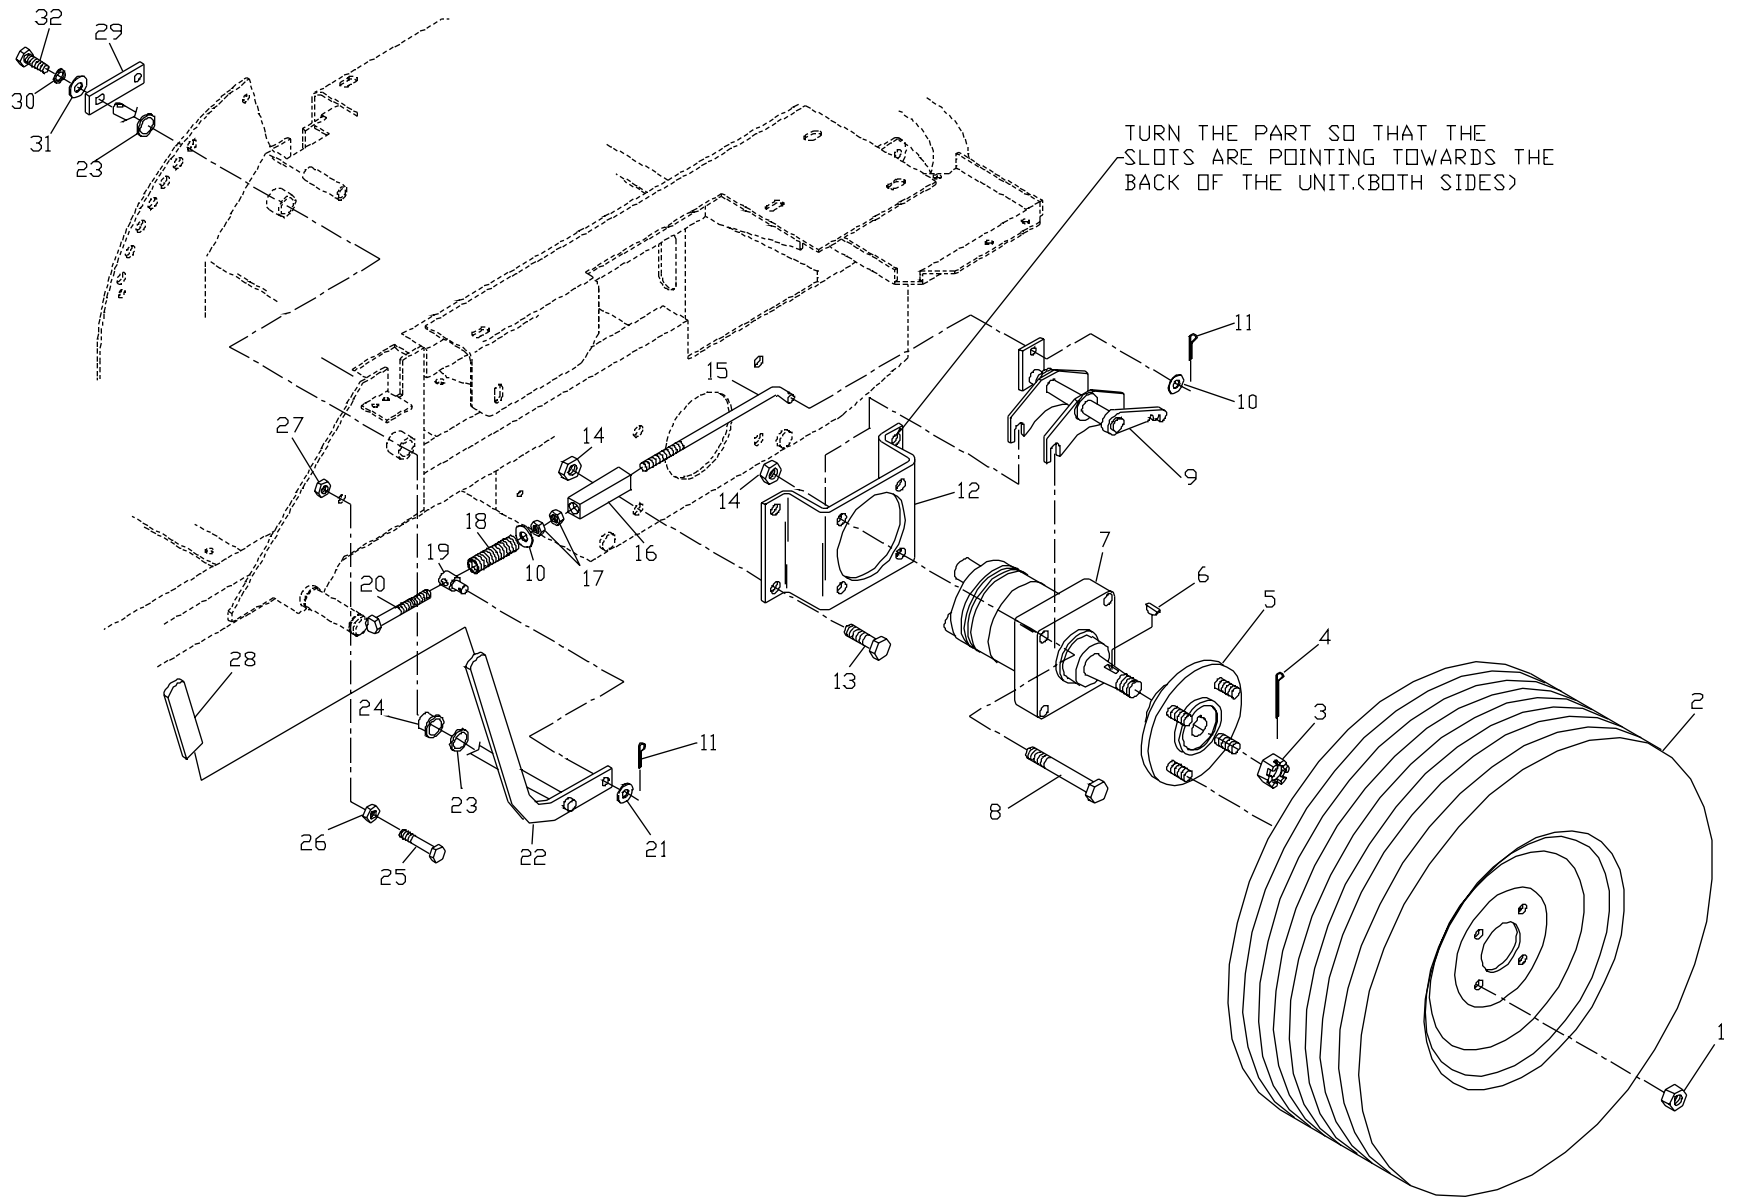

PARK BRAKE ASSEMBLY

ITEM	PART NO.	QTY.	DESCRIPTION
1.	539101173	8	LUG NUT 1/2F
2.	539104591	2	REAR TIRE ASM.(COMPLETE)
	539103497	1	TIRE
	539104601	1	RIM
	539912234	1	VALVE STEM
3.	539101468	2	HEX SLOTTED NUT
4.	539990297	2	COTTER PIN
5.	539103244	2	HUB, W/SPROCKET
6.	539101465	2	KEY, #808 WOODRUFF
7.	539102705	2	WHEEL MOTOR
8.	539101332	8	HCS 1/2C X 2 3/4
9.	539103266	1	BRAKE WELDMENT LEFT
	539103265	1	BRAKE WELDMENT RIGHT(NOT SHOWN)
10.	539990692	2	WASHER 5/16 FLAT
11.	539990365	4	1/8 X 3/4 COTTER PIN
12.	539103255	2	MOTOR STANDOFF
13.	539990622	8	HCS 1/2C X 1 1/4 SERRATED HEAD
14.	539101331	16	NUT 1/2C NYLOC
15.	539103273	2	BRAKE LINKAGE
16.	539101983	2	TURNBUCKLE
17.	539990196	4	5/16C HEX NUT
18.	539102796	2	SPRING
19.	539103272	2	BRAKE SWIVEL
20.	539103304	2	HCS 5/16C, SPECIAL
21.	539990517	2	WASHER 3/8 FLAT
22.	539103574	1	PIVOT SHAFT
23.	539991030	2	1/2" MACHINERY BUSHING
24.	539102519	2	BUSHING
25.	539990730	1	HCS 3/8C X 1 3/4
26.	539990613	1	3/8C WHIZ NUT
27.	539990546	1	NUT 3/8C CENTERLOCK
28.	539976526	1	GRIP
29.	539103576	1	ARM, PARK BRAKE
30.	539990052	1	1/4" LOCKWASHER
31.	539990598	1	WASHER 1/4" FLAT
32.	539990072	1	HCS 1/4C X 5/8"

PARK BRAKE ASSEMBLY