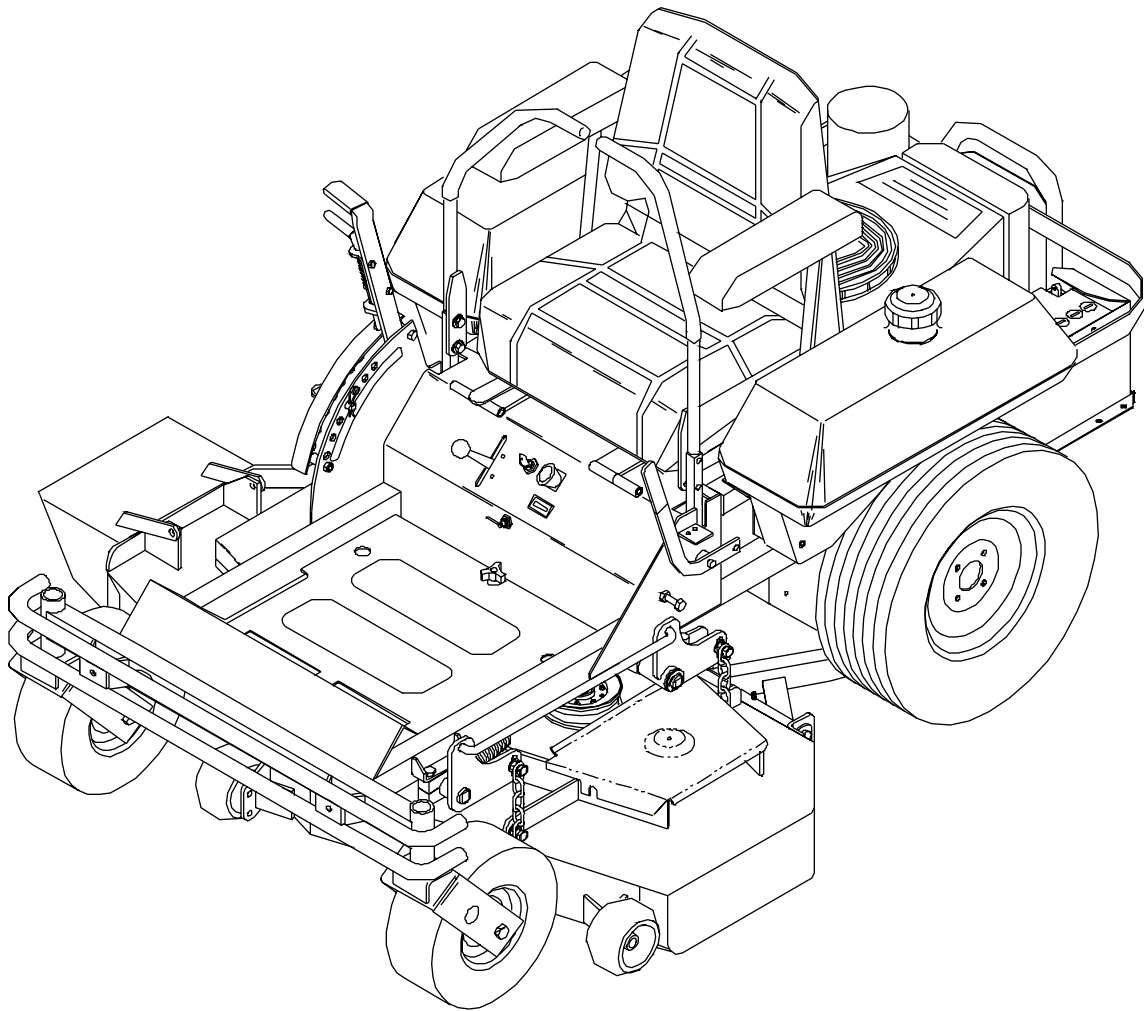

Husqvarna

Parts Manual for:

MODELS / I.D. : 968999151 / ZTH4817A

968999152 / ZTH4819A

Husqvarna policy is to improve its products whenever it is possible and practical to do so. In an effort to keep pace with changes in technology, Husqvarna reserves the right to make changes or improvements at any time without incurring any obligation to make such changes on products previously manufactured.