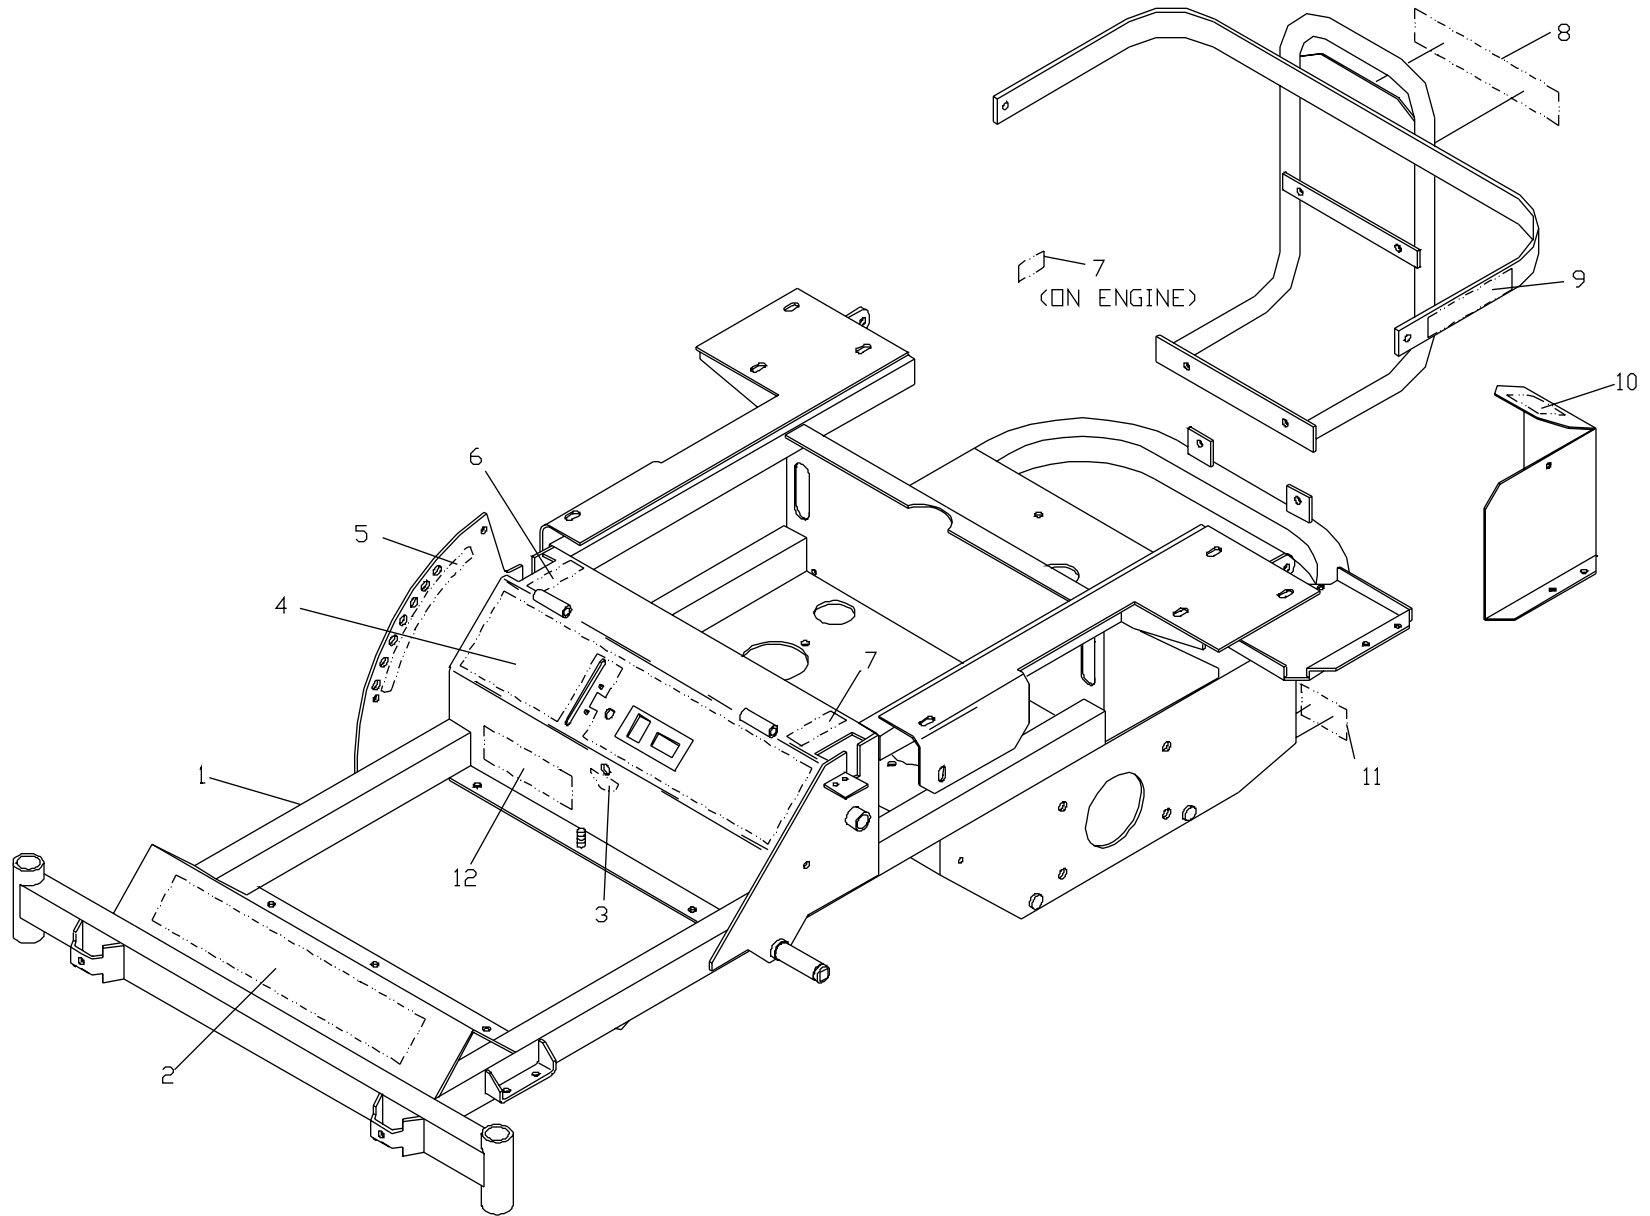

FRAME DECALS

ITEM	PART NO.	QTY.	DESCRIPTION
1.	539104611	1	FRAME W/DECALS
2.	539104804	1	DECAL, HUSQVARNA
3.	539102670	1	DECAL, FUEL VALVE
4.	539103581	1	DECAL, CONSOLE
5.	539104205	1	DECAL, LOCATOR
6.	539103333	2	DECAL, MOTION CONTROL
7.	539100128	1	DECAL, EXHAUST
8.	539104787	1	DECAL, HUSQVARNA
9.	539102669	1	DECAL, BATTERY
10.	539101881	1	DECAL, PROP. 65
11.	539100361	1	DECAL, DANGER
12.	539105071	1	DECAL, NASCAR

FRAME DECALS